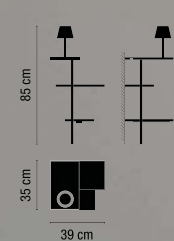

6026.

6027.

6030.

6031.

6032.

Suite

Design by Jordi Vilardell & Meritxell Vidal.

6030-14.

USB charging connection.

Double switch **(6026. 6027. 6031. 6032.)**

- Push on / off for general lighting.
- Dimmable push for reading lighting and glass diffuser.

Adjustable reading light

Wall Lamps

Floor lamps