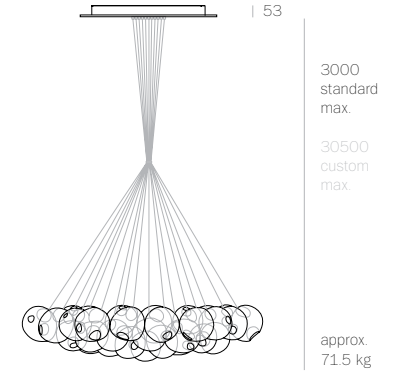

508

53

3000 standard max.
30500 custom max.

approx. 29 kg

284

850

53

3000 standard max.
30500 custom max.

approx. 28 kg

755

53

3000 standard max.
30500 custom max.

approx. 65 kg

28.11 Square

28.11 Rectangle

28.28 Square

600

53

3000 standard max.
30500 custom max.

approx. 39.5 kg

370

1100

53

3000 standard max.
30500 custom max.

approx. 38 kg

445

1320

53

3000 standard max.
30500 custom max.

approx. 66.8 kg

28.16 Square

28.16 Rectangle